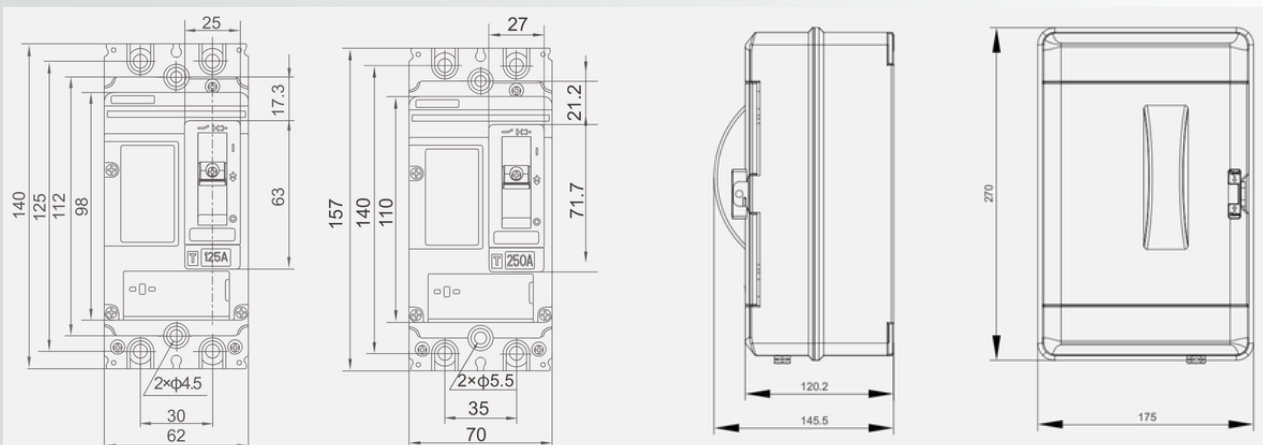

Enclosure

Poles	Frame	Rated current In	Part no.	Model	Packing
2	1&2	250A	850771	WPB	1/8

Call us today
1300 771 739

info@noark.au
www.noark.au

Warehouse 1 10-12 Fairford Road
Padstow NSW 2211

Specifications

Dimensions

Ex9MD1 2P, Outline and installation dimensions

Ex9MD2 2P, Outline and installation dimensions

Unit (mm)

Call us today
1300 771 739

info@noark.au
www.noark.au

Warehouse 1 10-12 Fairford Road
Padstow NSW 2211