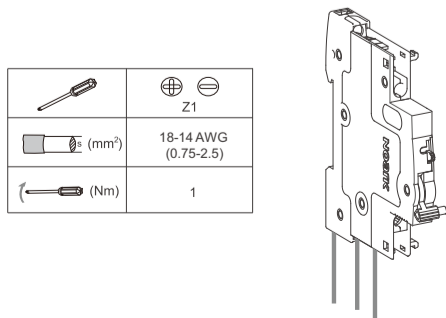

AX31

AX31

AX31

AX31

AX31

测试
Test

Push up 'Test' button to test whether the contacts is in the diagonalized state.

AX31